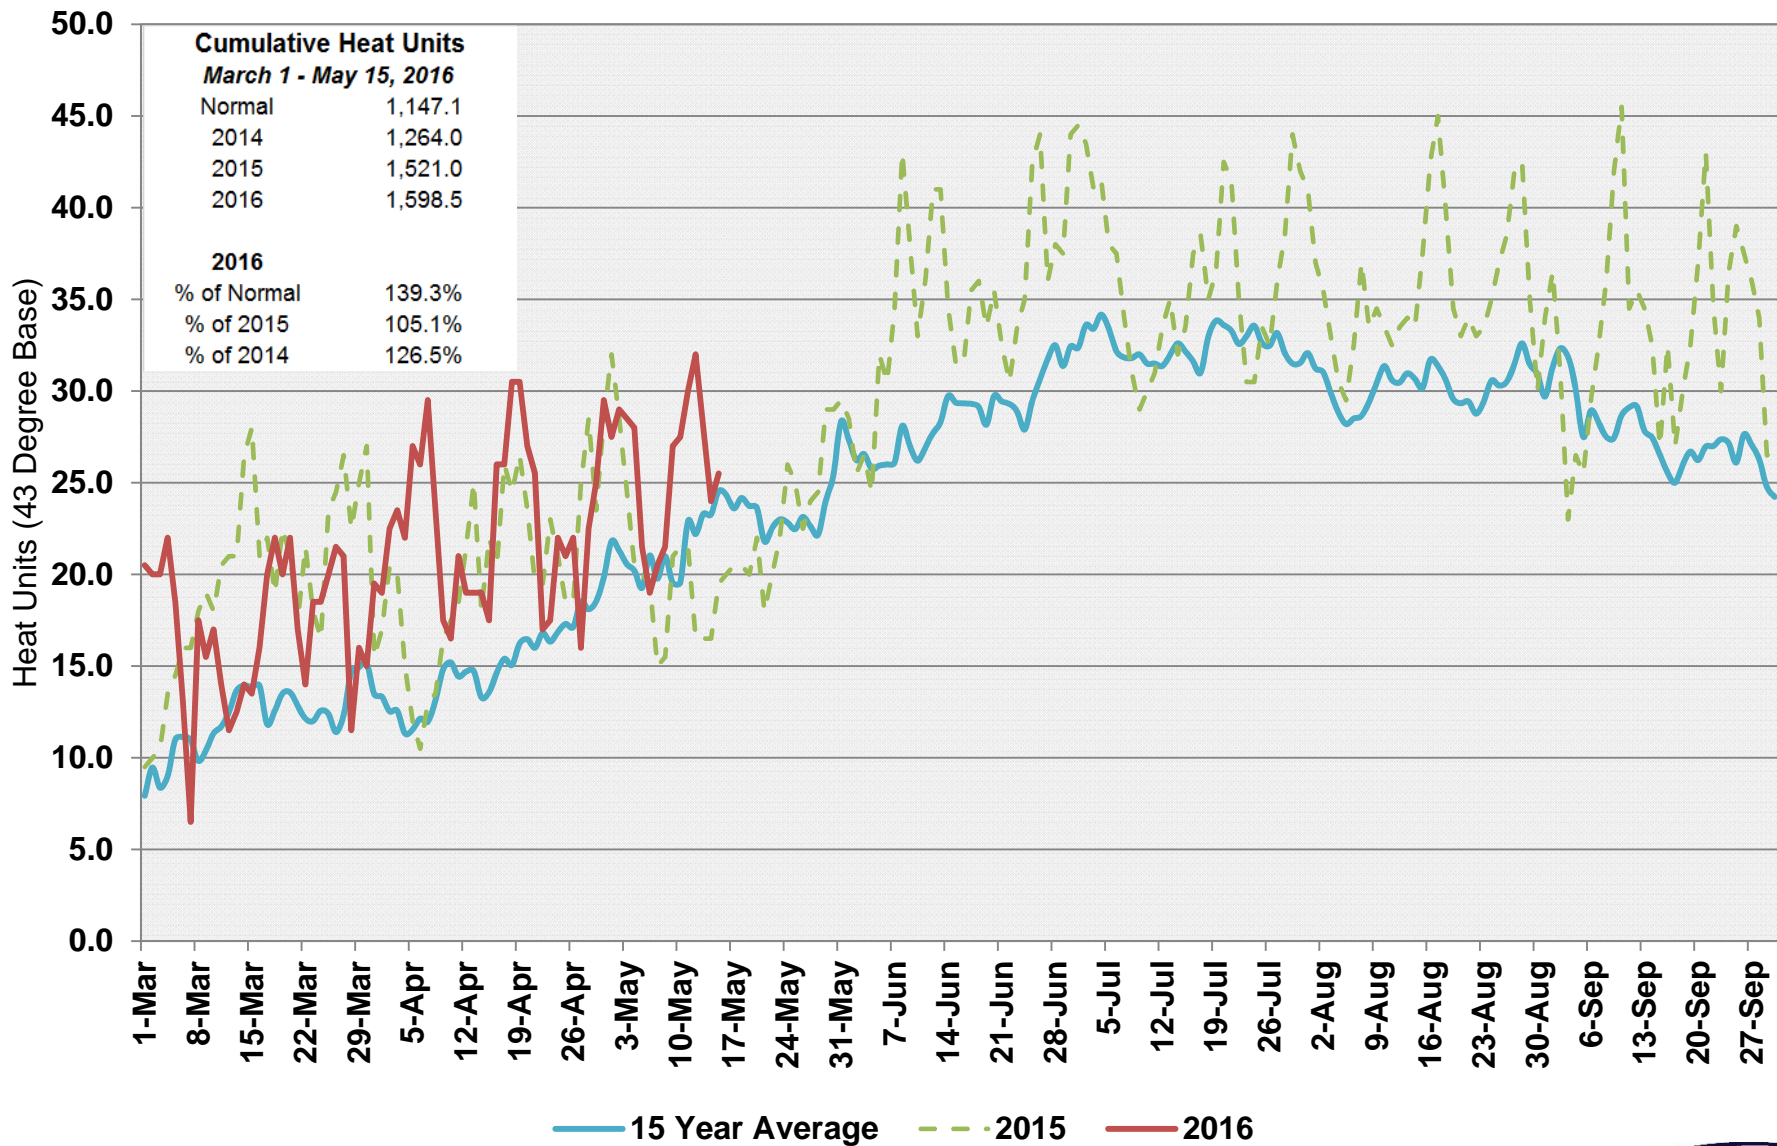

Five Points Station (South Region)

Heat Units – 2016 vs 2015 & 15 Year Average

Patterson Station (Central Region)

Heat Units – 2016 vs 2015 & 15 Year Average

Woodland Station (North Region)

Heat Units – 2016 vs 2015 & 15 Year Average