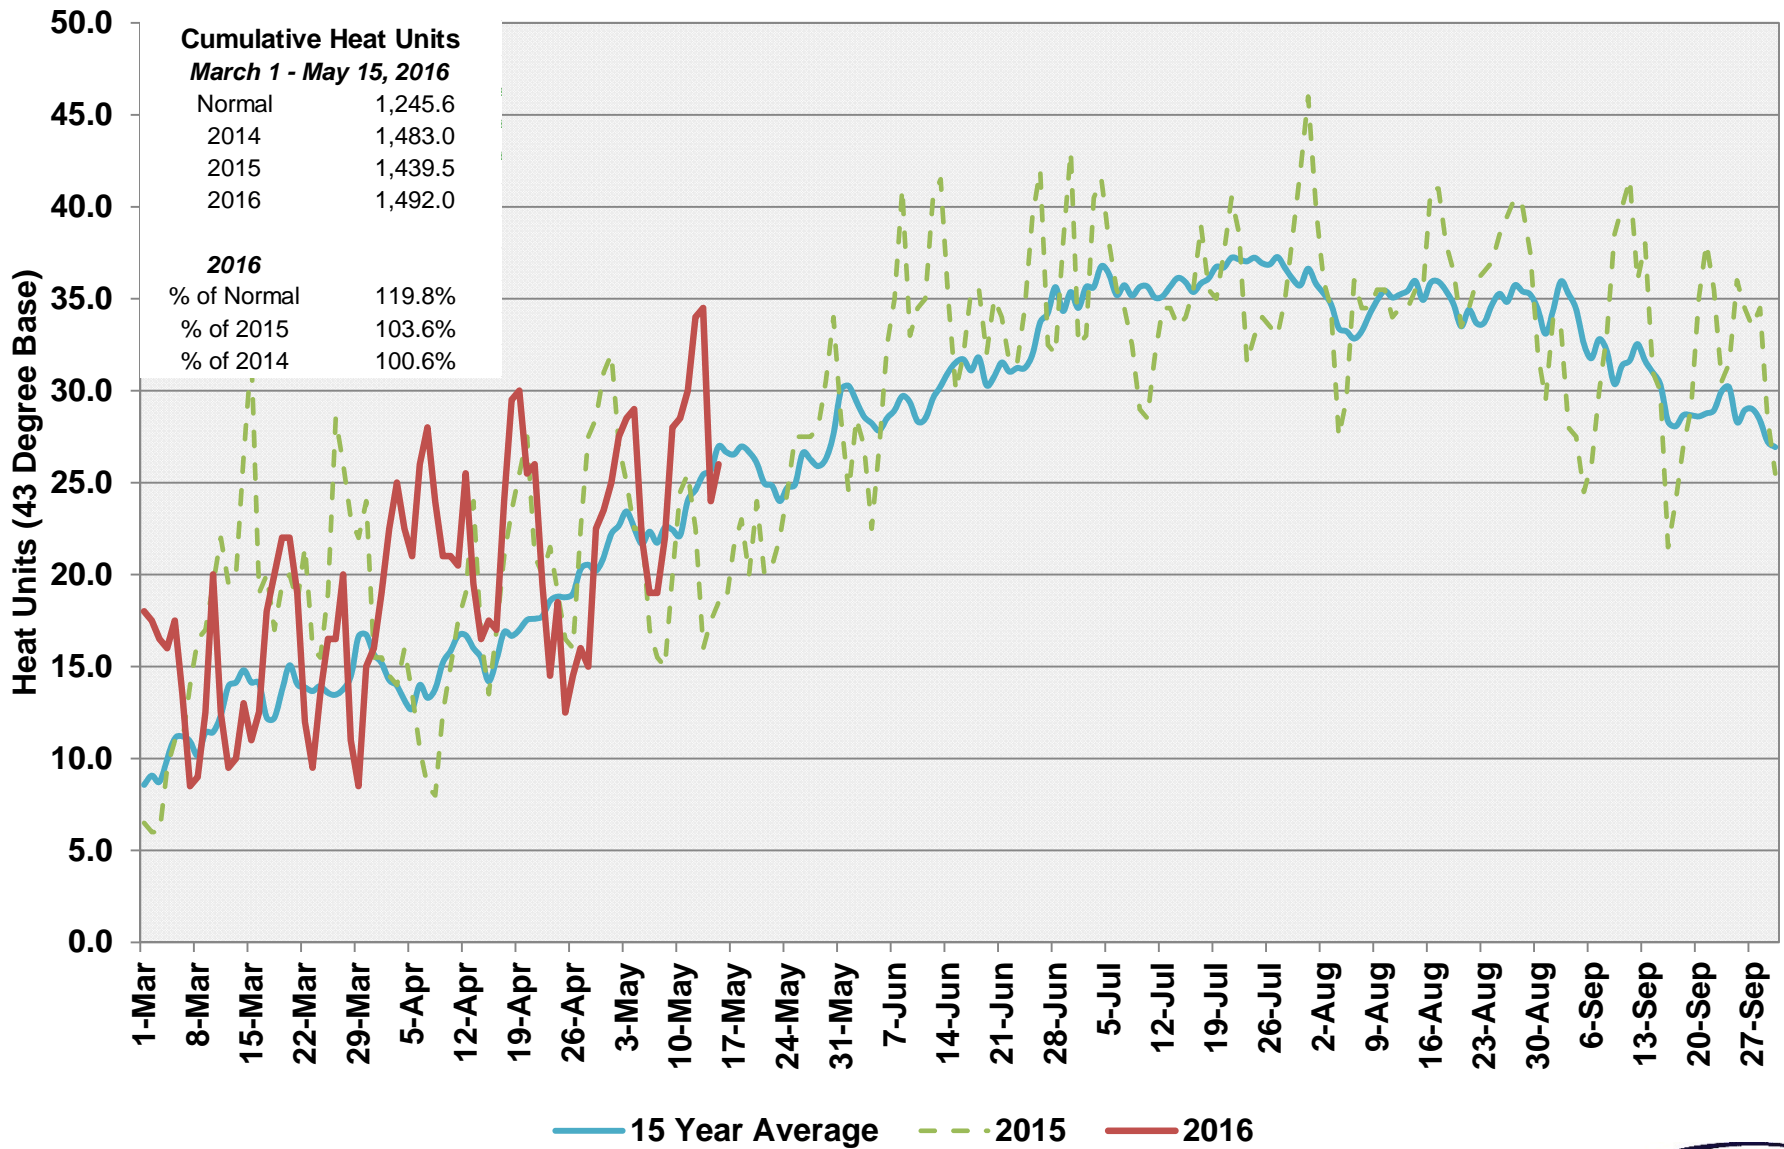

Five Points Station (South Region)

Heat Units – 2016 vs 2015 & 15 Year Average

Patterson Station (Central Region)

Heat Units – 2016 vs 2015 & 15 Year Average

Woodland Station (North Region)

Heat Units – 2016 vs 2015 & 15 Year Average